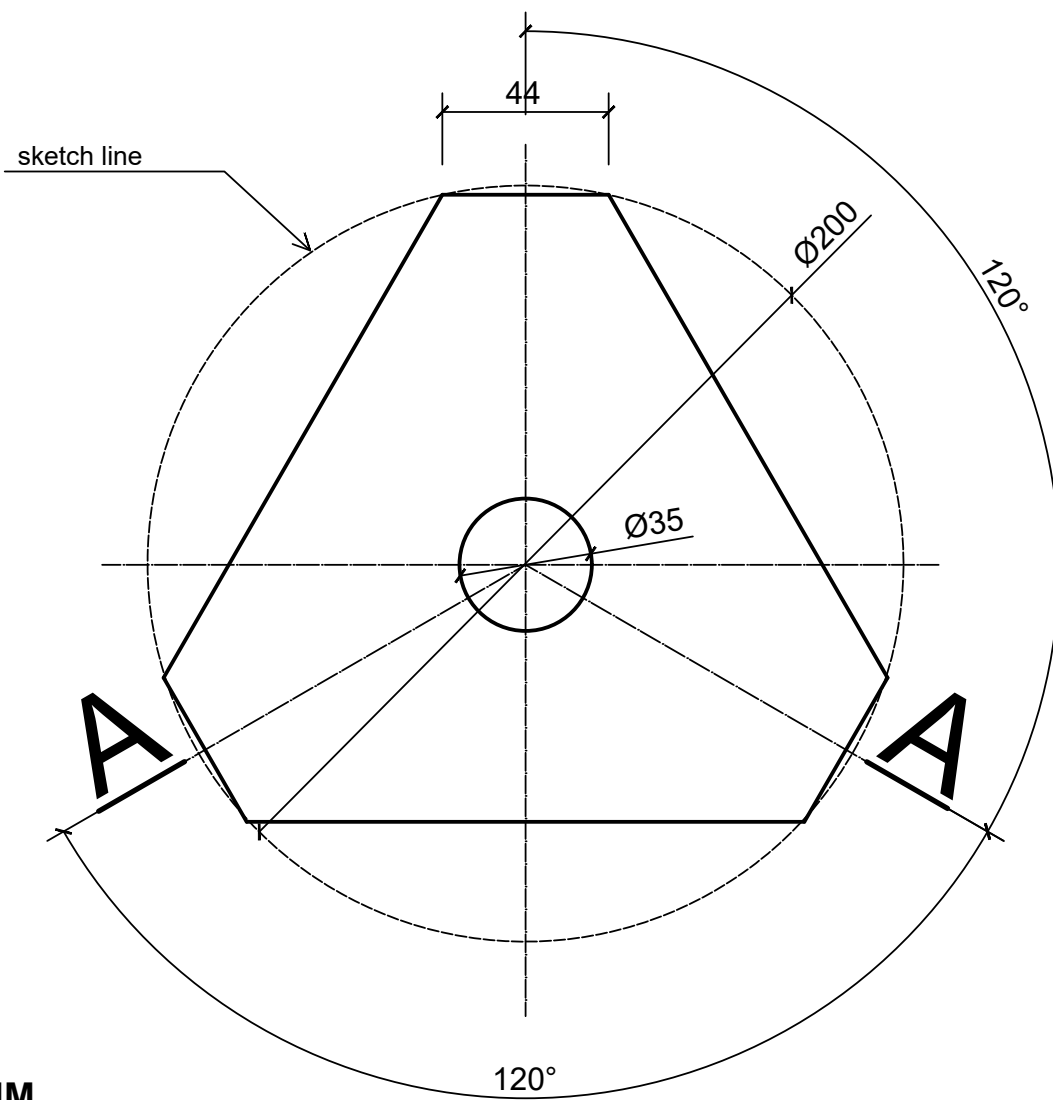

46.7cm

# A - A

IN MM

BASE METAL PLATE

## BOTTOM PLATE