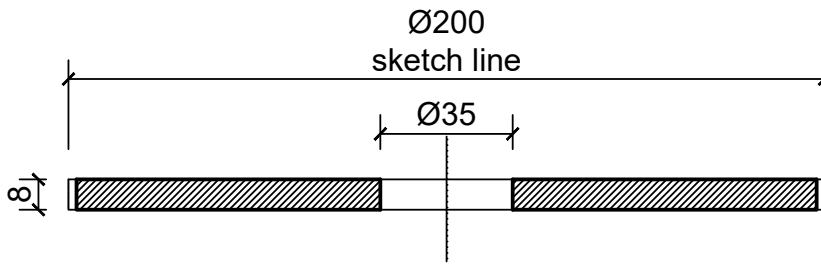

46.7cm

# A - A

IN MM

BASE METAL PLATE