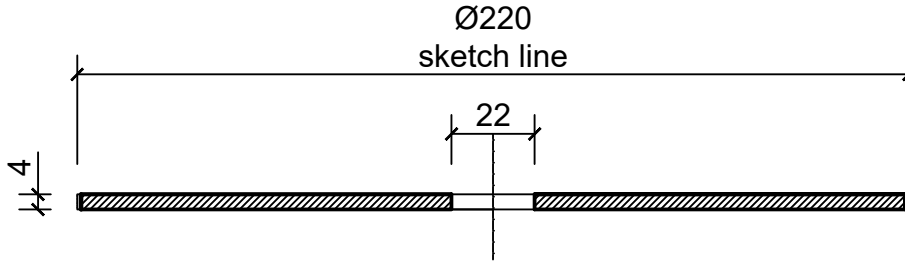

A - A

IN MM

BOTTOM PLATE