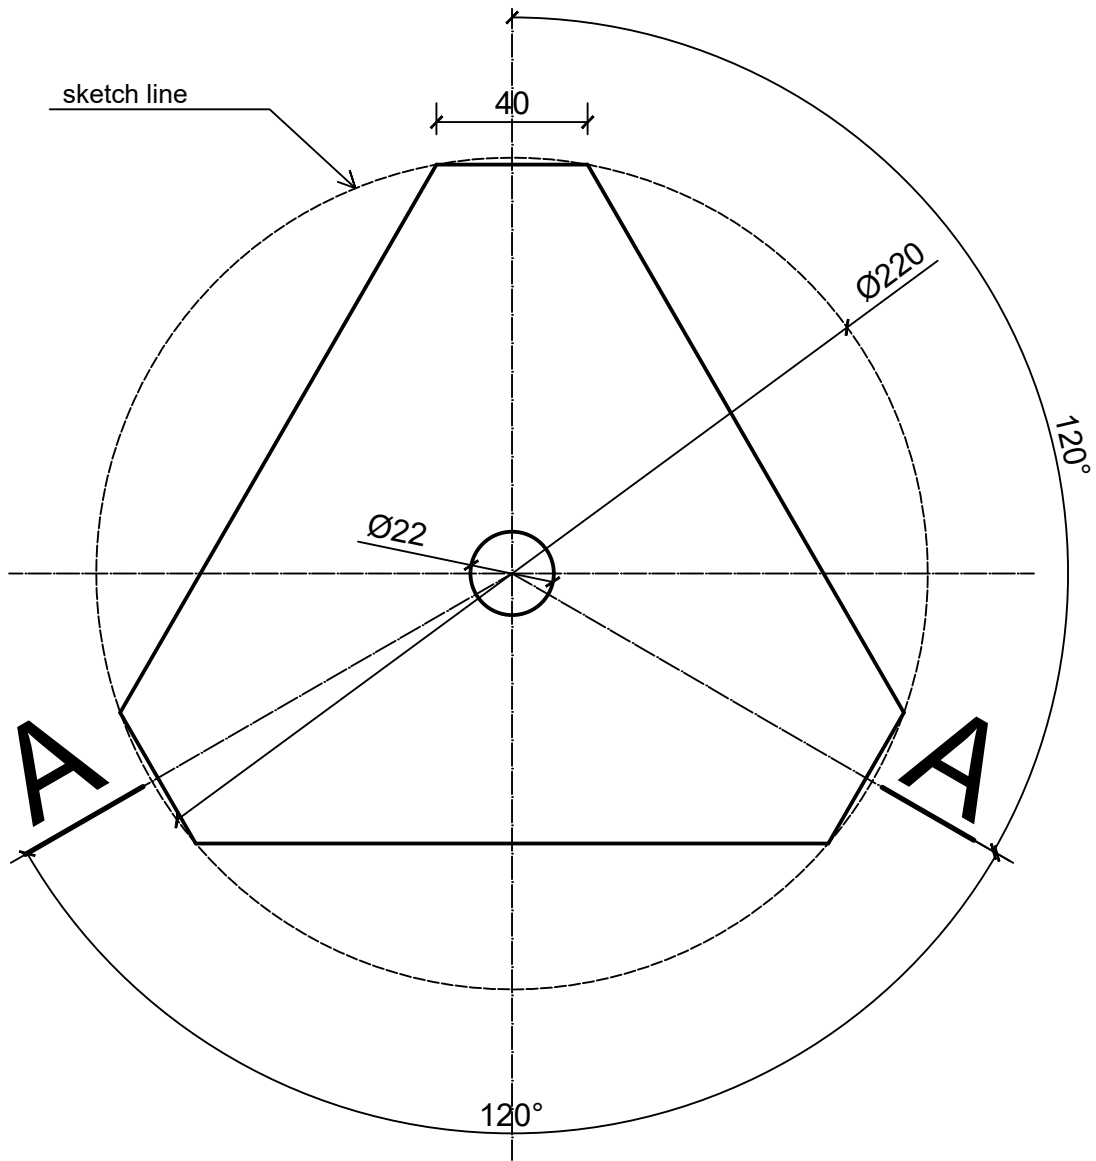

A - A

IN MM

BOTTOM PLATE