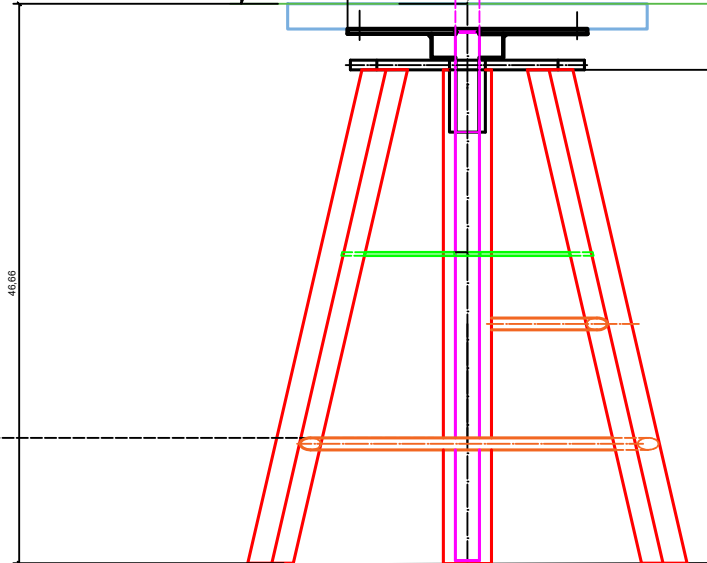

46.7cm

# A - A

IN MM

BASE METAL PLATE

## BOTTOM PLATE

## SEAT PLATE