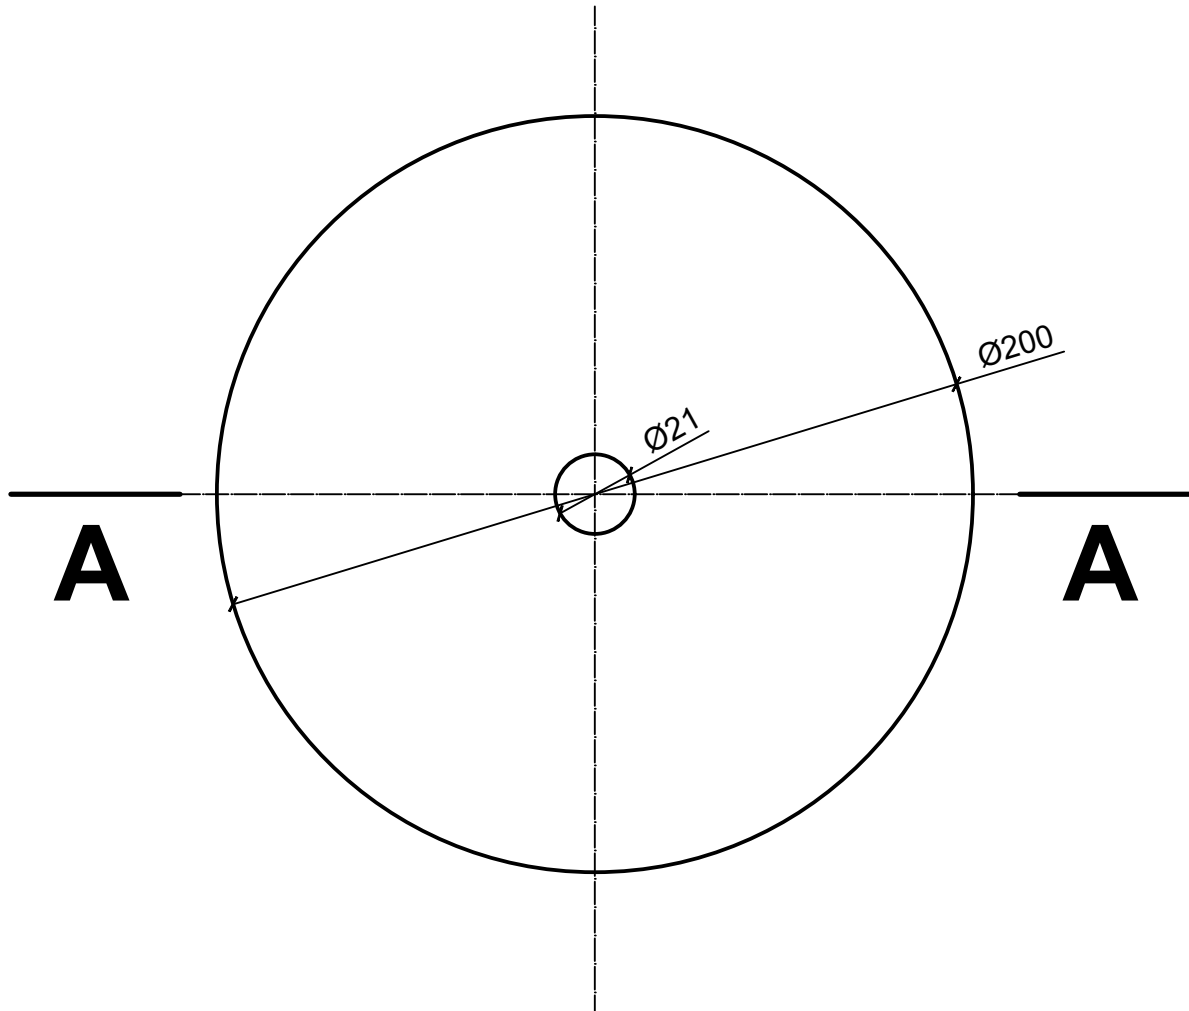

A - A

IN MM

SEAT PLATE